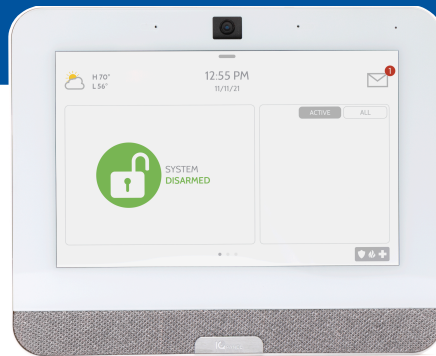

RESIDENTIAL SOLUTION

ALL IN ONE.
ALWAYS CONNECTED.
ALWAYS INNOVATING.

Intuitive UI
Touch, swipe just like a phone

Panel Glass Break*
Short description

Disarm Photos*
See who's coming home

Live View/Answer
View cameras on screen

Bluetooth Disarm
Hands free coming home

Diagnostics
Get it right before you leave

*Not available on IQ Hub